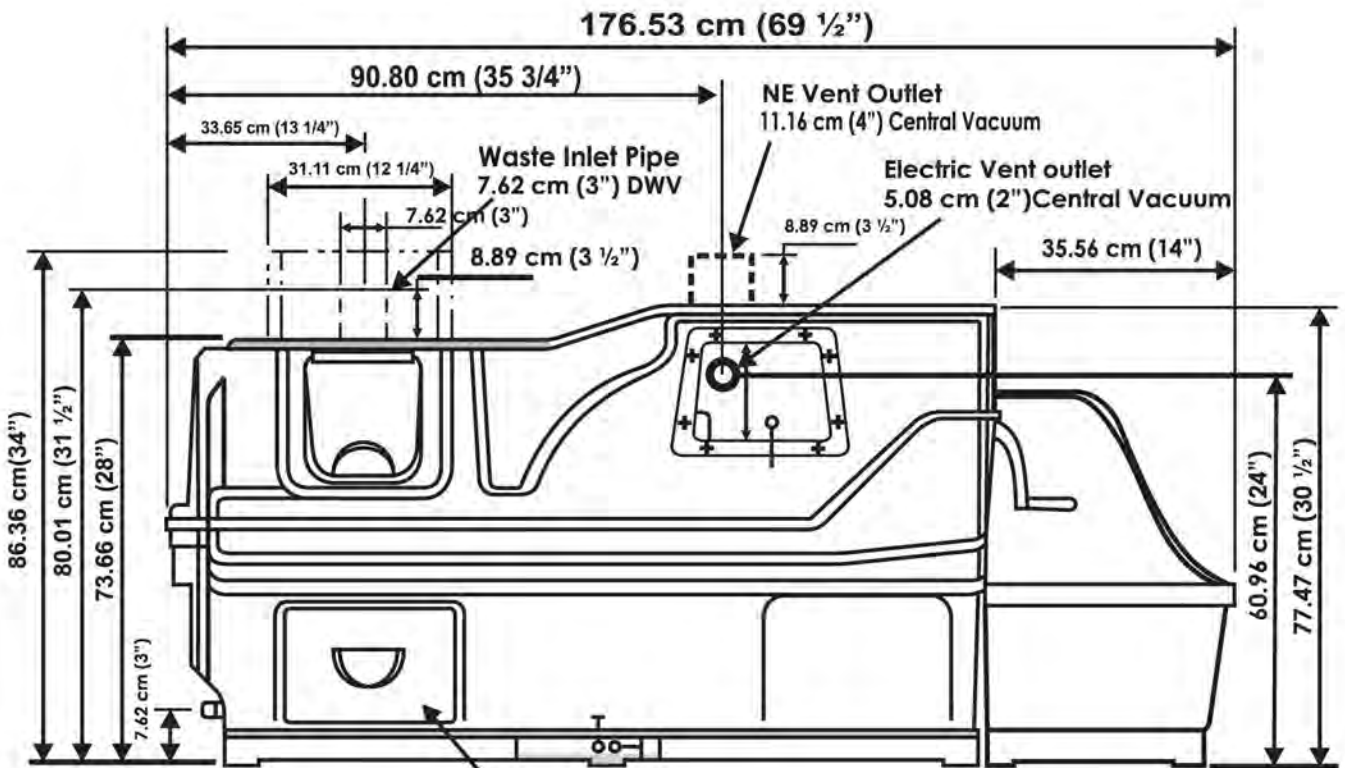

Centrex 3000 series

Top View

Front View

NOTE When removing the draw an additional 45.72 cm (18") depth is required