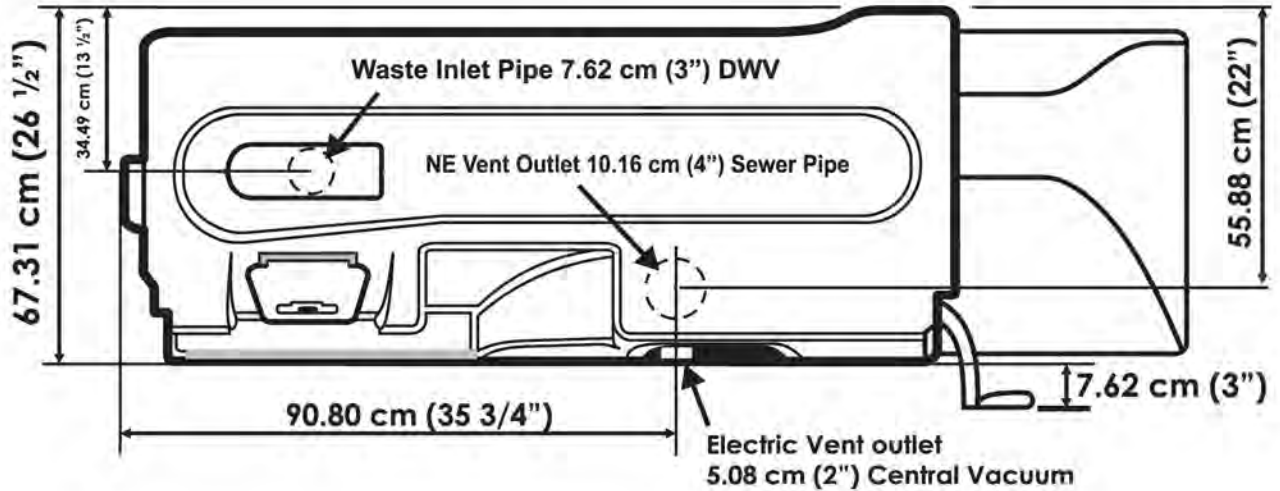

Centrex 3000 series

Top View

Front View

NOTE When removing the draw an additional 45.72 cm (18") depth is required